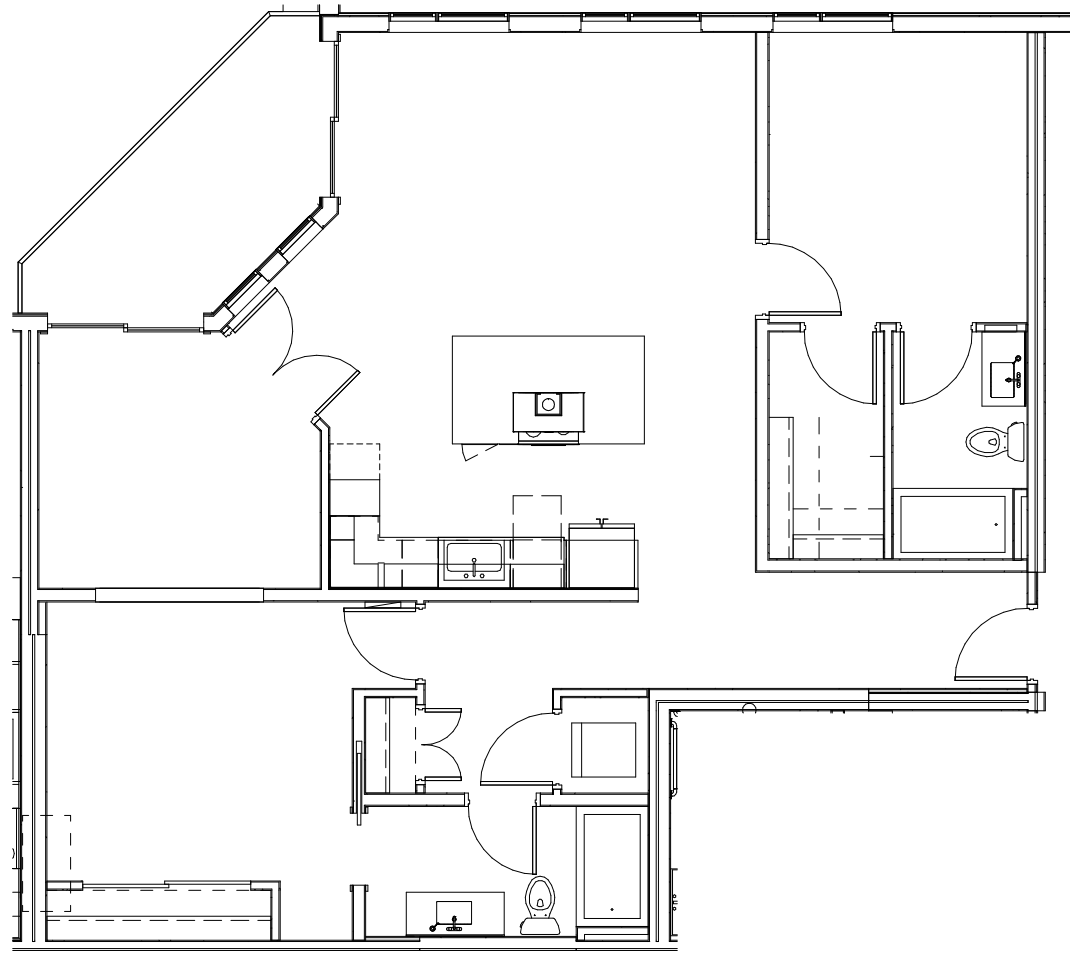

REX26

2621 Lyndale Ave S
Minneapolis, MN 55408

2 BED - 2 BATH

PLAN C10

UNITS	SQUARE FEET
511	1,352

FLOOR 2

FLOOR 3

FLOOR 4

FLOOR 5