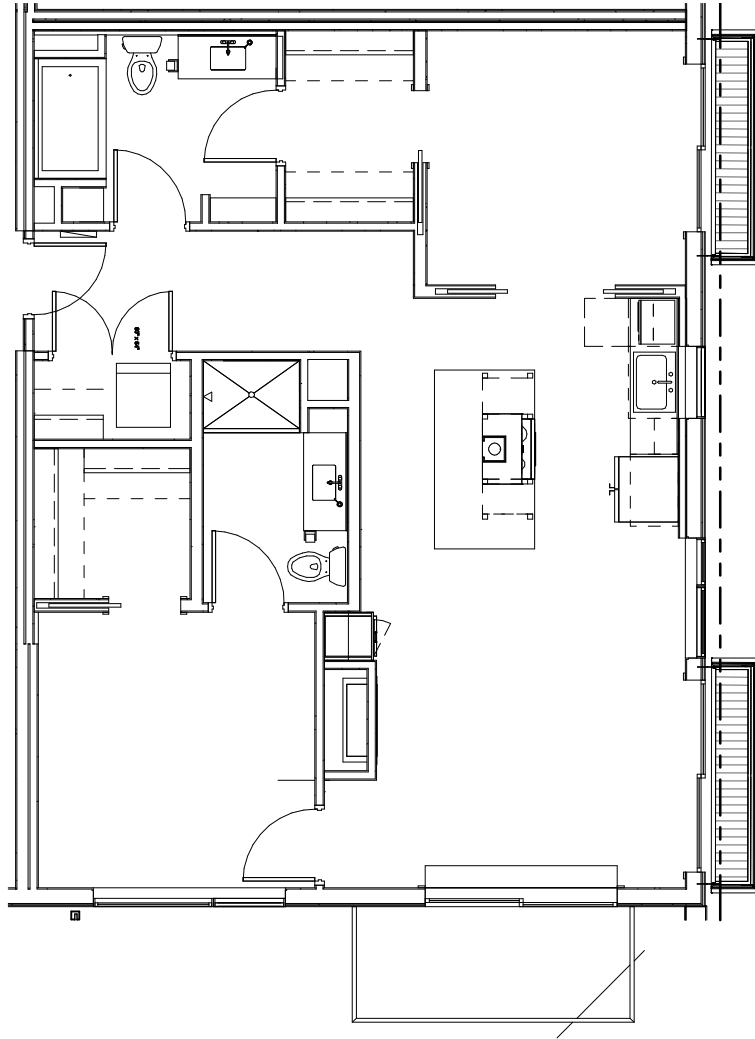

REX26

2621 Lyndale Ave S
Minneapolis, MN 55408

2 BED - 2 BATH

PLAN C3

UNITS	SQUARE FEET
510	1,060

FLOOR 2

FLOOR 3

FLOOR 4

FLOOR 5