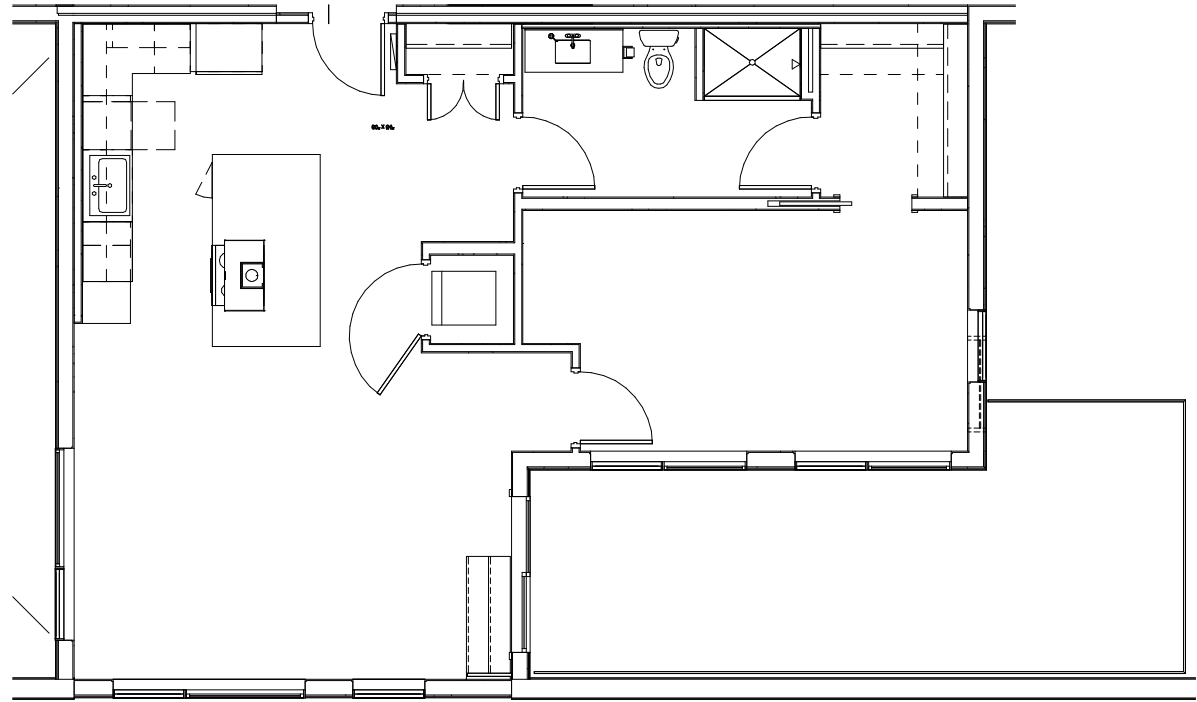

REX26

2621 Lyndale Ave S
Minneapolis, MN 55408

1 BED - 1 BATH

PLAN B5

UNITS	SQUARE FEET
509	933

FLOOR 2

FLOOR 3

FLOOR 4

FLOOR 5